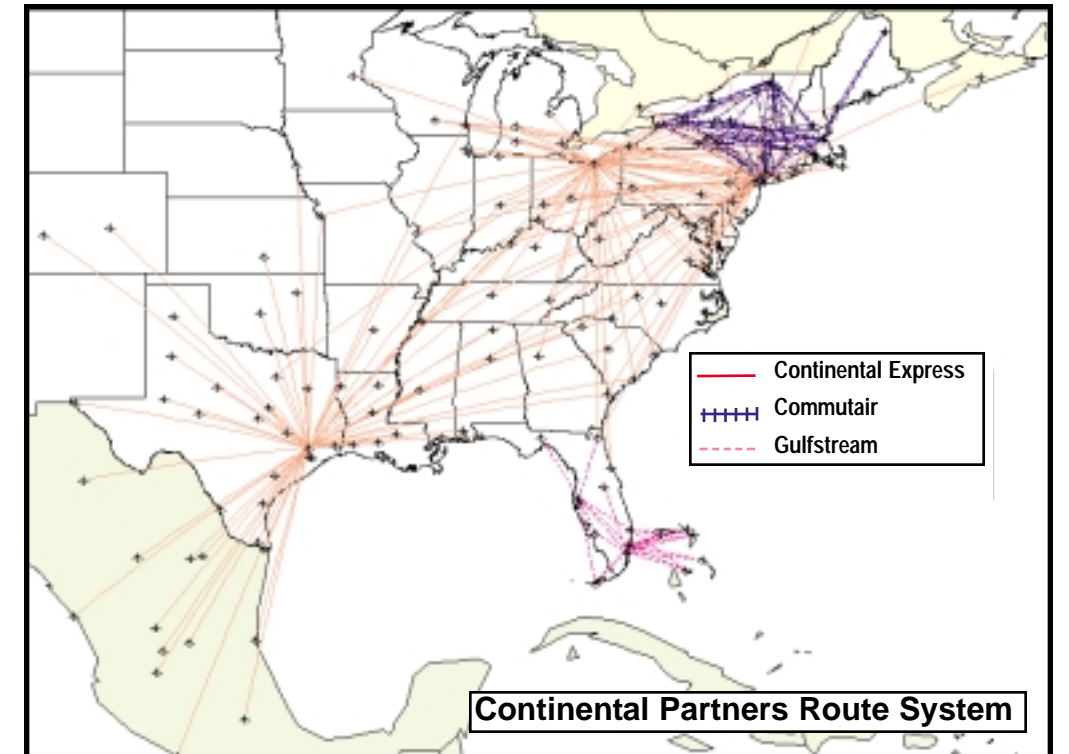

Continental Express Routes From CLE, EWR and IAH: Unique Vs. Shared with Continental

Continental Express Fleet Growth