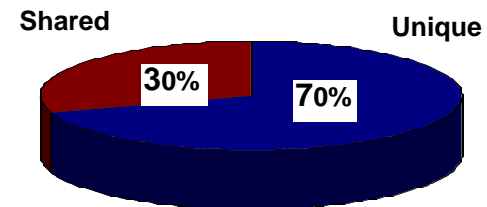

Continental Express Routes From CLE, EWR and IAH: Unique Vs. Shared with Continental