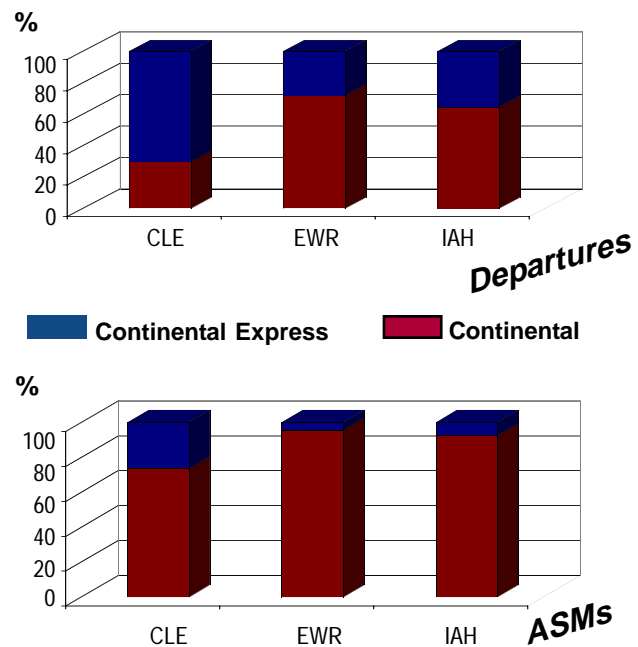

Continental Express Market Share (June 2001)