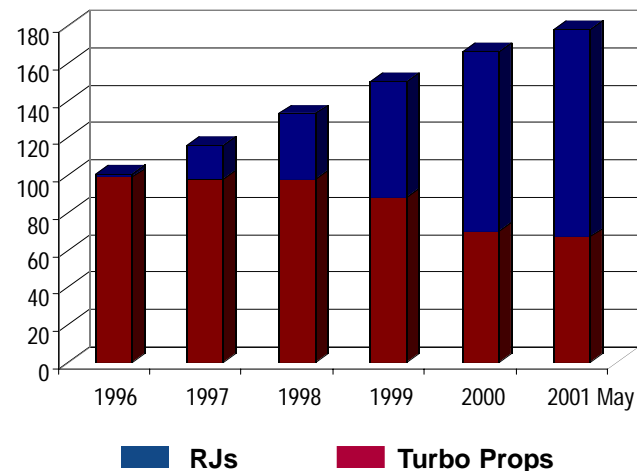

Continental Express Routes From CLE, EWR and IAH: Unique Vs. Shared with Continental

Continental Express Fleet Growth